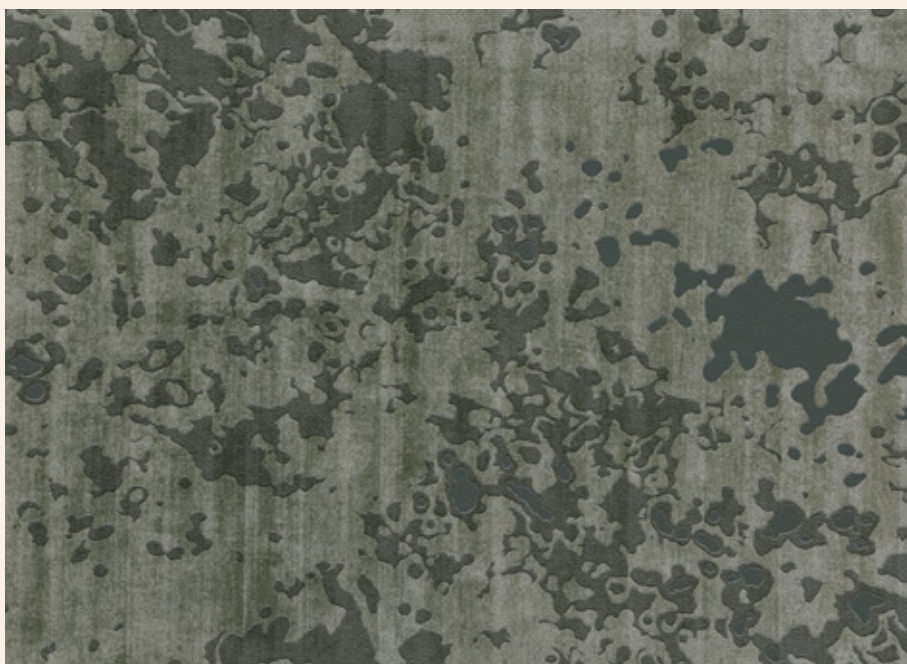

**Quality:** Hand-Tufted / Fast Backing / Carvend  
**Carpet Pile Height:** 8-10-12mm  
**Material:** NZ Wool  
**Colors:** 3

Colors, Size, materials and construction can be adapted to fit your specifications.