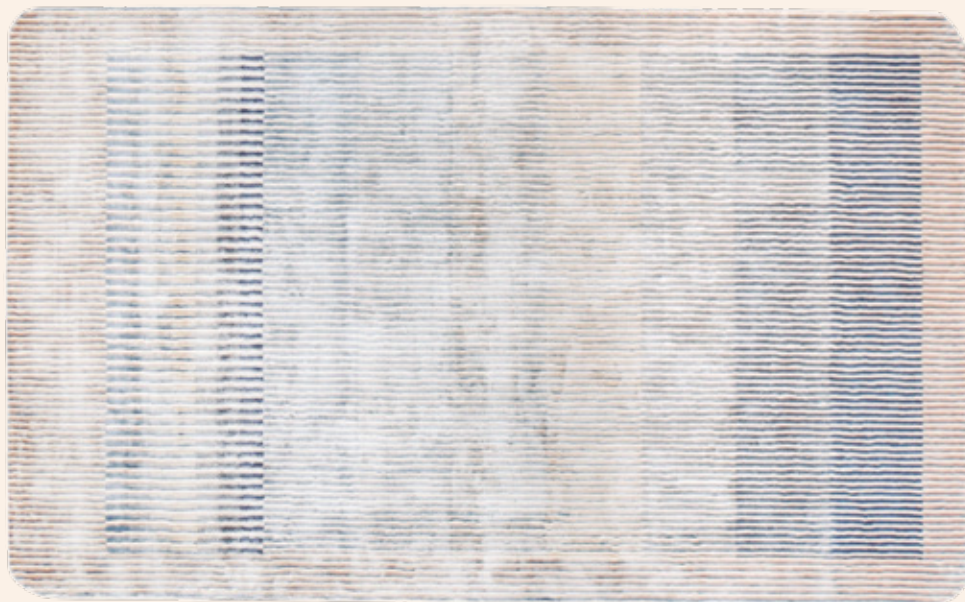

About the design

Margarita Rincón

The interaction between light, texture, and proportion. Its designs evoke calm and balance, with ethereal nuances that transform the perception of space. The repetition of lines and the delicacy of tones create a sophisticated visual interplay, where each piece becomes a whisper of timeless elegance.

Quality: Hand-Tufted / Blackbacking

Carpet Pile Height: 12m

Material: Tencel

Colors: 5

Colors, Size, materials and construction can be adapted to fit your specifications.